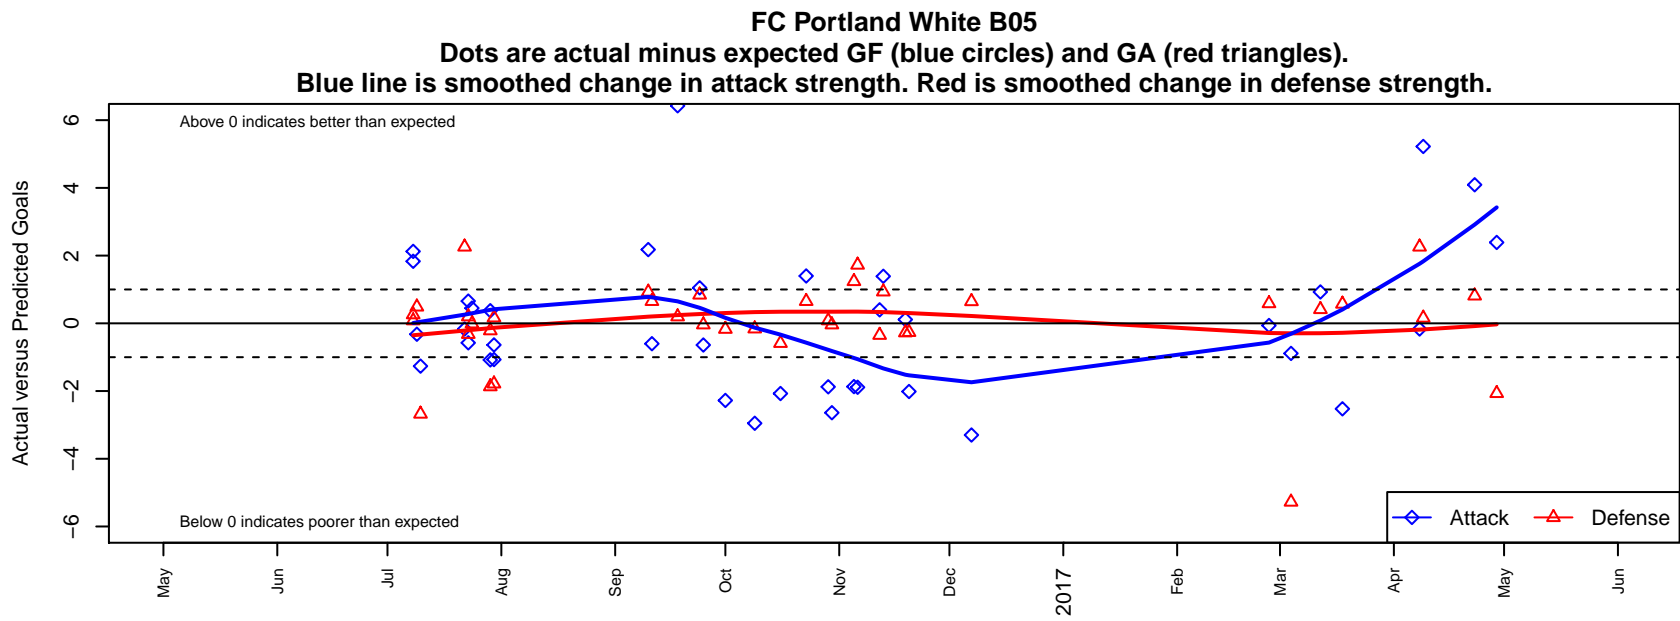

FC Portland White B05

FC Portland
 Portland, OR
 B05 total strength=770
 attack=1.46 defense=0.56
 fall league = PTT B05 Div 1 White
 spr league = Spr OYS B05 Div 1 Green

alt names used:
 FC PORTLAND 05B WHITE 12 (OR)
 FC PORTLANDFC PORTLAND 05B WHITE 12
 F.C. Portland Academy B05 White
 FC Portland 05B WHITE
 FC Portland 05B WHITE
 FC Portland 05B WHITE

**attack and defense variance (black dot)
relative to other teams
and top 10 in region**

**attack and defense rating
relative to others at age
and all opponents in last 13 months**

Performance relative to 13 month average