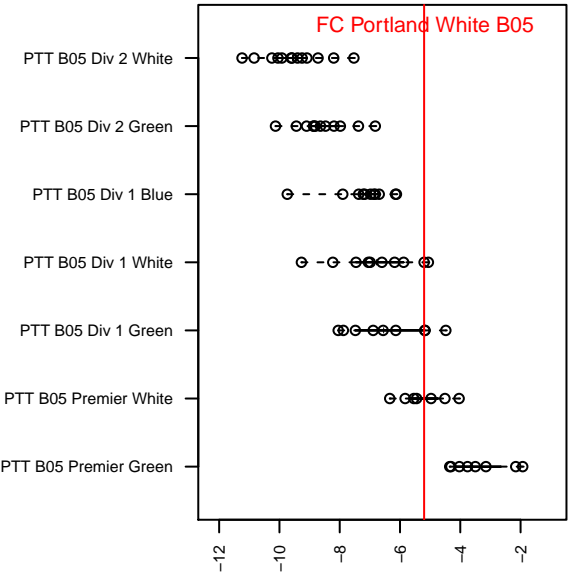

FC Portland White B05

FC Portland
 Portland, OR
 B05 total strength=770
 attack=1.46 defense=0.56
 fall league = PTT B05 Div 1 White
 spr league = Spr OYS B05 Div 1 Green

alt names used:
 FC PORTLAND 05B WHITE 12 (OR)
 FC PORTLANDFC PORTLAND 05B WHITE 12
 F.C. Portland Academy B05 White
 FC Portland 05B WHITE
 FC Portland 05B WHITE
 FC Portland 05B WHITE

**attack and defense variance (black dot)
relative to other teams
and top 10 in region**

**attack and defense rating
relative to others at age
and all opponents in last 13 months**

Performance relative to 13 month average